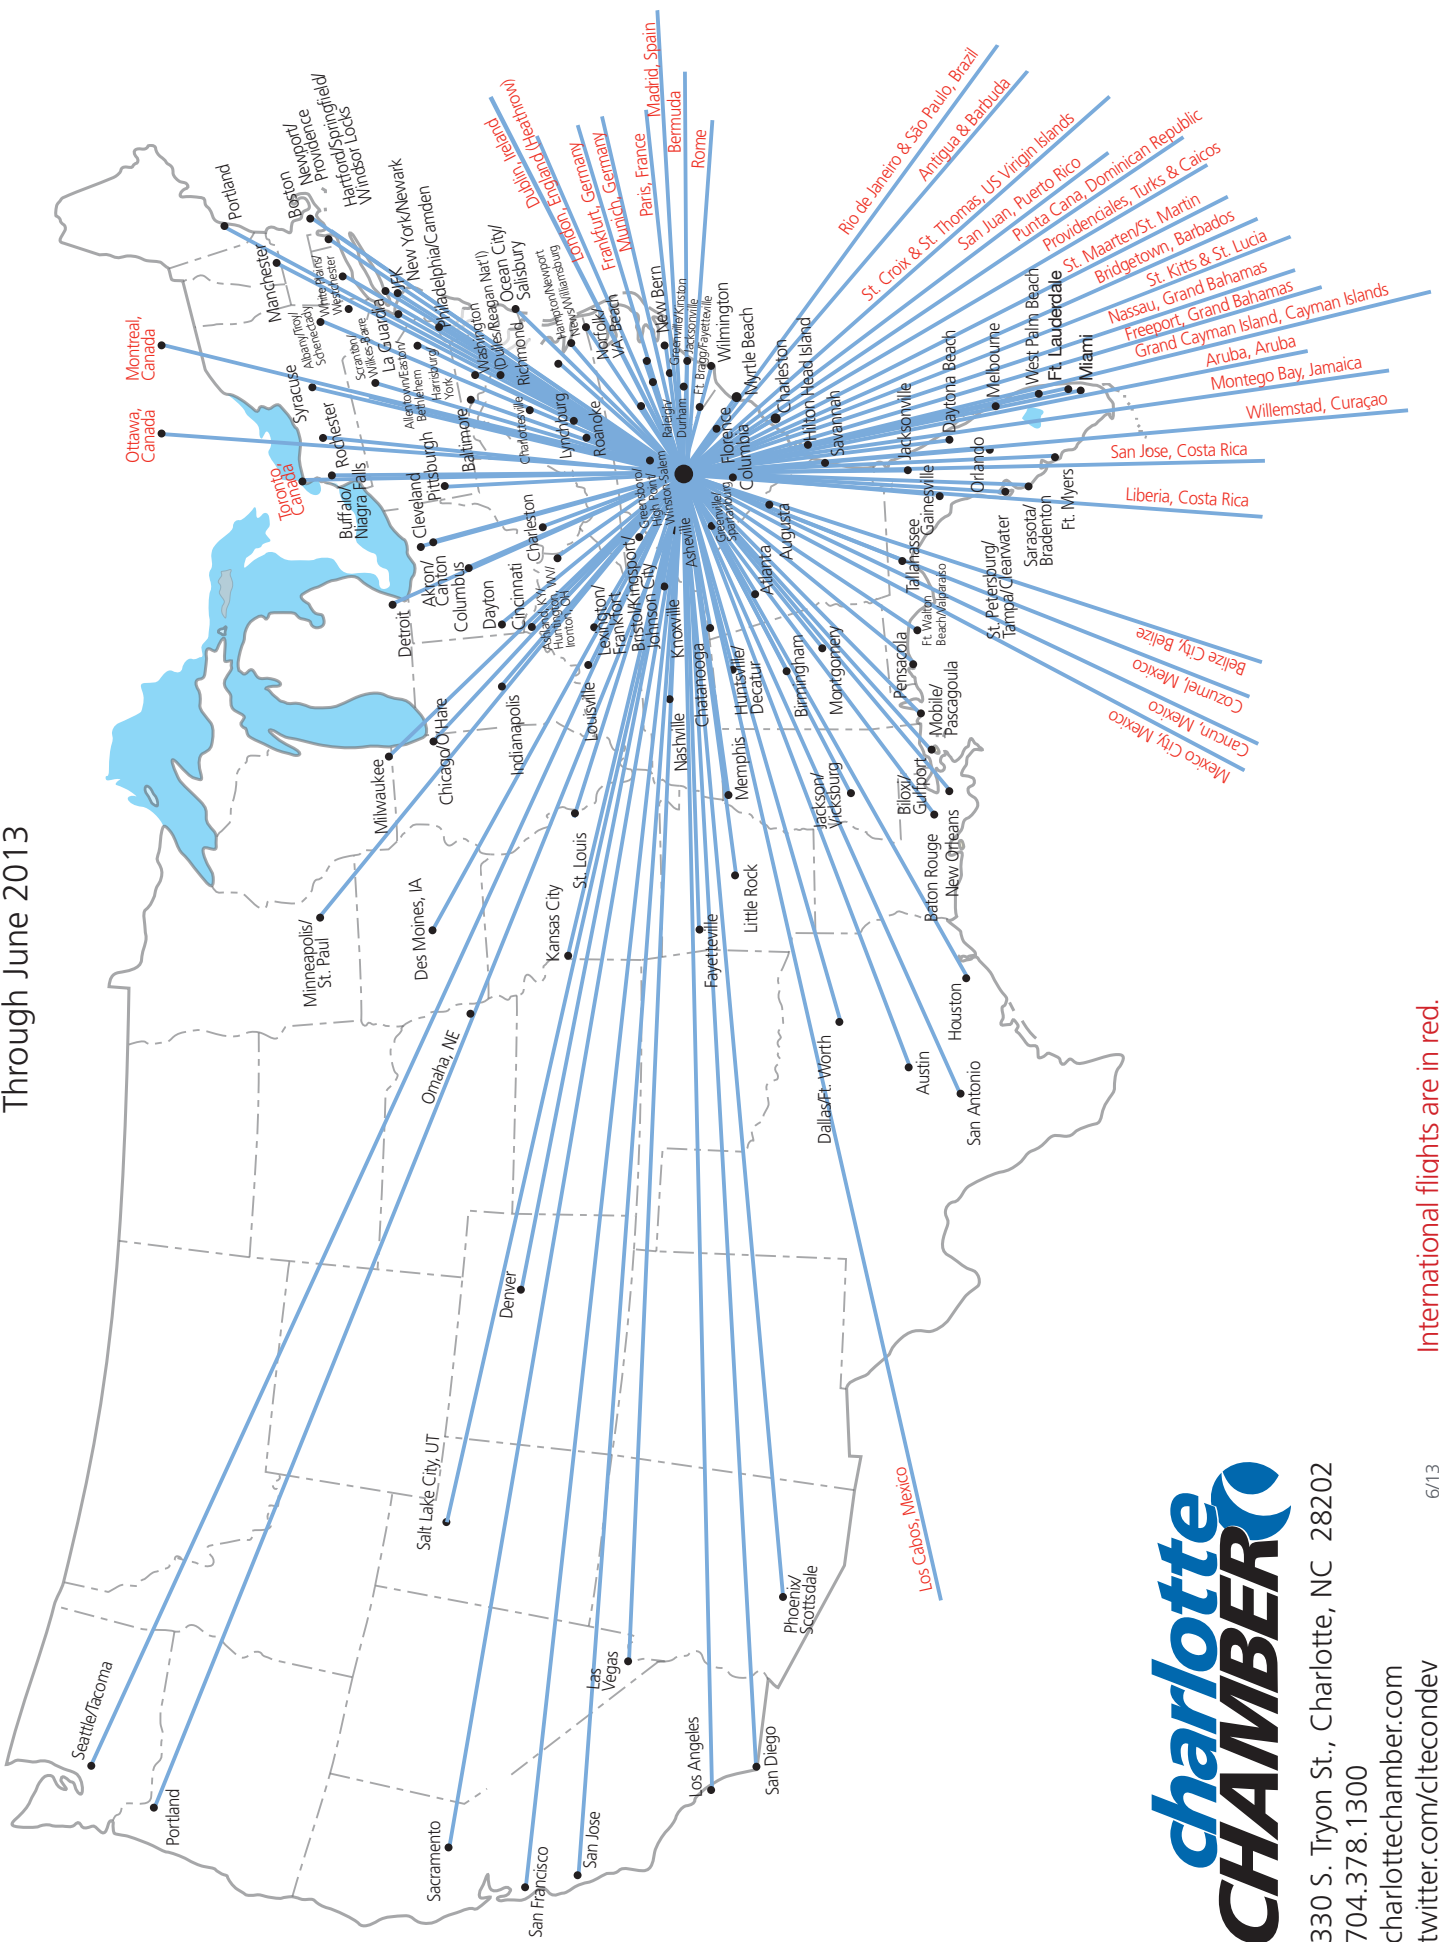

City	Daily Flights			Carrier	Shortest Flight Time
	NS	SP	Weekends Only		
Tampa/ St. Petersburg/ Clearwater, FL	8			UA, US	1:33
Toronto, Canada	6			AC, US	1:45
Troy/ Schenectady/ Albany, NY	3			US	1:57
Valparaiso/ Ft. Walton Beach, FL	4			UA, US	1:32
Vicksburg/ Jackson, MS	4			UA, US	1:45
Virginia Beach/ Norfolk, VA	8			UA, US	1:05
Washington, DC (Dulles)	11			UA, US	1:16
Washington, DC (Reagan National)	10			US	1:18
West Palm Beach, FL	4			UA, US	1:42
Westchester - White Plains, NY	3			US	1:51
Wilkes-Barre/ Scranton, PA	3			US	1:36
Willemstad, Curacao*			1 NS - Sat	7I	4:15
Williamsburg/ Newport News/ Hampton, VA	7			US	1:06
Wilmington, NC	9			UA, US	:52
Windsor Locks, CT/ Hartford, CT/ Springfield, MA	6			UA, US	1:52
Winston-Salem/ High Point/ Greensboro, NC	9			US	:44
York/ Harrisburg, PA	5			UA, US	1:31

NS = Nonstop SP = Single Plane

*Seasonal service

Note: Cities with weekend only or seasonal flights are not included in the number of cities served by daily flights.

Sources: Charlotte Douglas International Airport, 2013; Airline Flight Tables, July 2013; www.quicktrip.com, 2013.

Carriers:

AA: American Airlines

DL: Delta Airlines

UA: United Airlines

WN: Southwest Airlines

AC: Air Canada

LH: Lufthansa

UP: Bahamasair

7I: Insel Air

B6: Jet Blue

LR: LACSA

US: US Airways

Top 20 Cities Served by Charlotte Douglas International Airport

Average Daily Passengers, November 2012

Rank	Destination	Daily Passengers	Rank	Destination	Daily Passengers
1	New York, NY	2,662	11	Orlando, FL	1,258
2	Atlanta, GA	2,552	12	Philadelphia, PA	1,238
3	Dallas/Fort Worth, TX	1,641	13	Tampa, FL	1,053
4	Chicago, IL	1,624	14	Raleigh/Durham, NC	1,029
5	Washington, DC	1,485	15	Pittsburgh, PA	986
6	Boston, MA	1,467	16	Detroit, MI	942
7	Baltimore, MD	1,402	17	Fort Lauderdale, FL	915
8	Newark, NJ	1,358	18	Miami, FL	817
9	Phoenix, AZ	1,308	19	Jacksonville, FL	804
10	Houston, TX	1,292	20	San Francisco, CA	784

Source: Bureau of Transportation Statistics Air Carrier Statistics T-100, All Carriers

144 Airports with 734 Daily Departures from Charlotte Douglas International Airport

Through June 2013

International flights are in red.